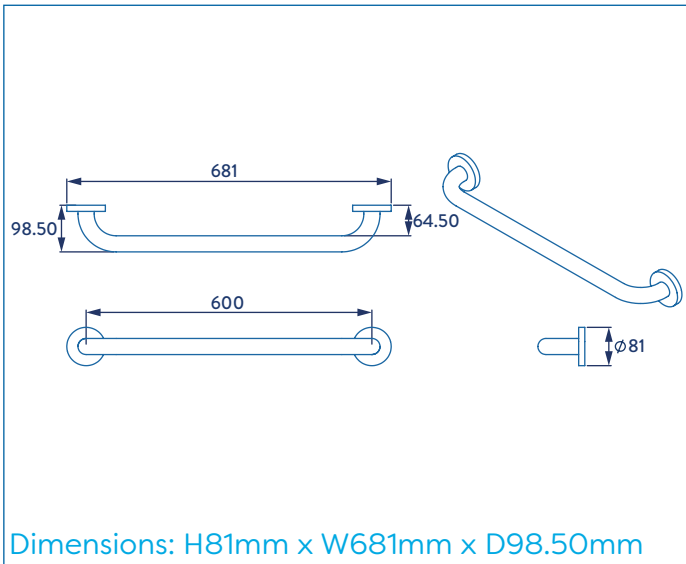

AP501231 600mm Stainless Steel Straight Grab Bar (Grey)

AP501241 600mm Stainless Steel Straight Grab Bar (Chrome)

**MATERIAL**

Stainless Steel

**COLOURS**

Blue

**WEIGHT**

N/A

**PACKAGING**

Box with Label

**FREQUENTLY USED APPLICATIONS**

Residential

Hotels

**FEATURES**

32mm diameter bar for easier gripping.  
Suitable for users up to 100kg/220lbs/15st 10lbs when fitted to a solid wall.

Dimensions: H81mm x W681mm x D98.50mm

**GUARANTEE**

Consumer Statutory Rights Apply

Tel: +44 (0) 1264 365881  
Fax: +44 (0) 1264 356437  
Email: [info@croydex.co.uk](mailto:info@croydex.co.uk)  
Web: [www.croydex.com](http://www.croydex.com)